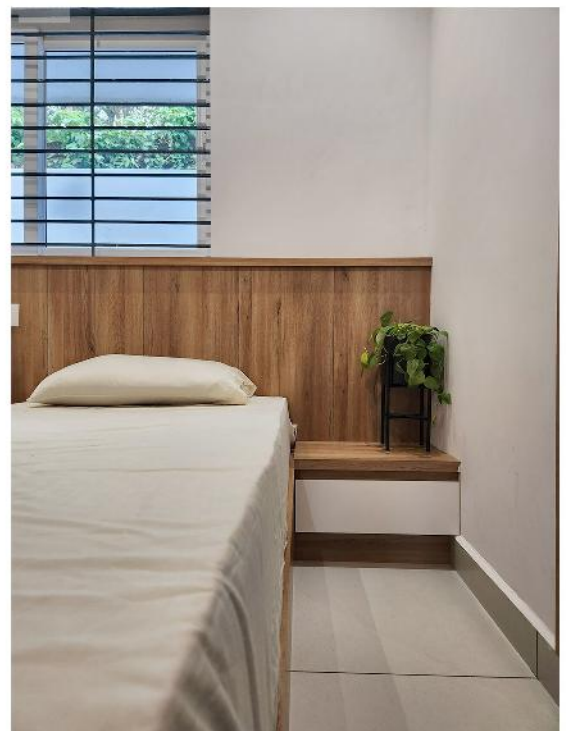

Heart of the house is the multi-utility area located in the first floor that serves multiple functions as an evening chit chat area, TV room, Kids play area, sewing and sleeping area.

First Floor Plan

The tiny room in ground floor was carefully designed to make use of every inch of space without compromising client's requirements

Elevation is kept minimalistic with minimal use of colour shades and play of levels is brought by providing a bedroom at mezzanine floor

ELEVATION

Sleek and streamlined space saving furniture where designed to accommodate maximum storage. White and pastel shades where used as material pallet to give a lighter feel to the space