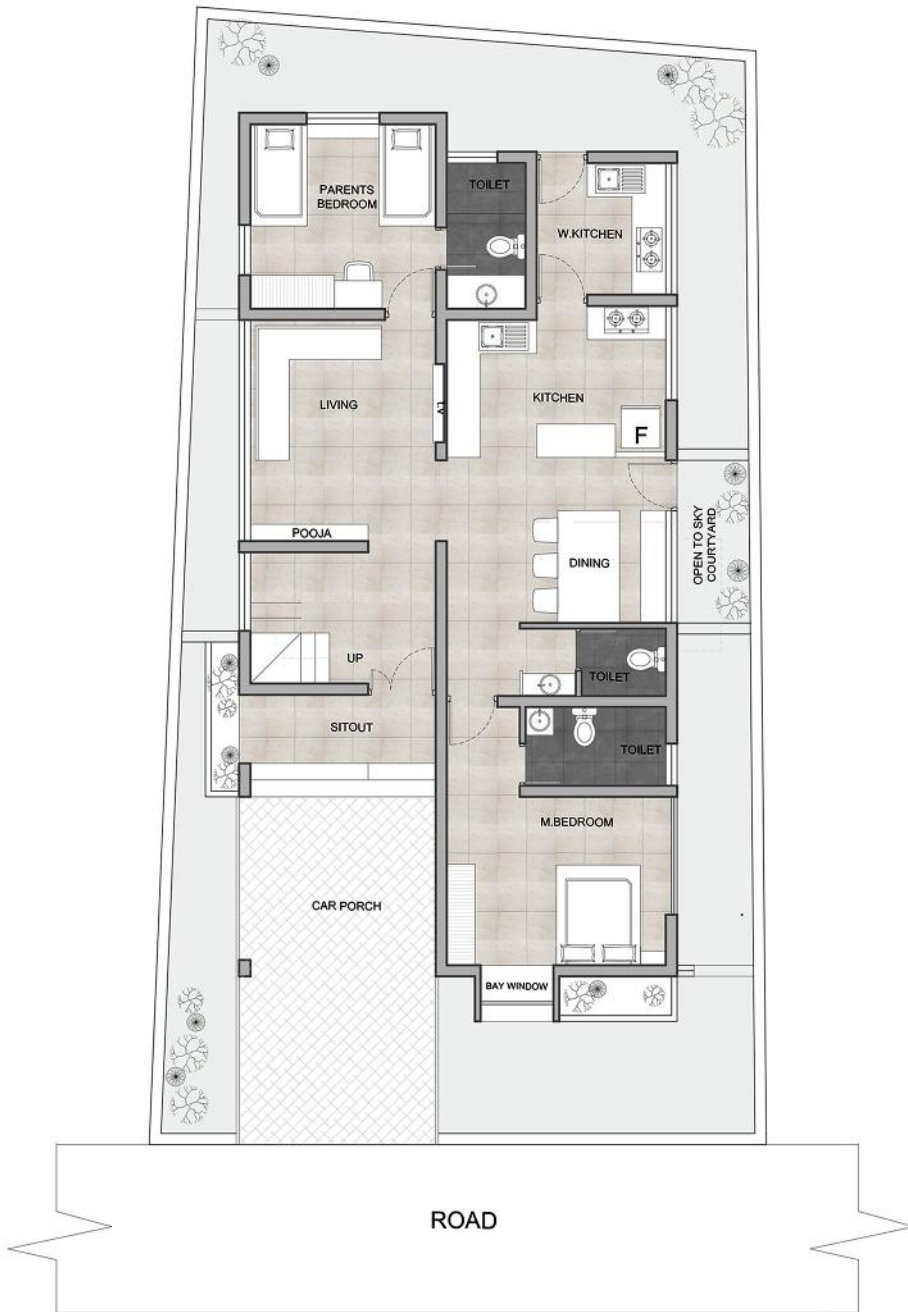

KUNJAN VEEDU

by ATTICLAB

STUDIO STORIES

PROJECT INFORMATION

Location : Kakkanad, Cochin, Kerala
Plot Area : 6Cents (2613 sq. ft.)
Facing : West
Vastu : Yes
No. of Rooms : 4
No. of Car Parking : 3
Built-up Area : 2100 sq. ft.
Start Year : 2021
Completion Year : 2022
Cost of Construction : Rs. 3300/sq.ft. (approx)

An open floor plan layout with combined dining and kitchen was conceived to create ultimate communal living areas.

Ground Floor Plan

The site is set aside in the lush green rubber estate in the suburbs of Ernakulam district, Kerala. The major challenge of the project was to design a 4BHK for an IT couple in a 5 cents of land.

Heart of the house is the multi-utility area located in the first floor that serves multiple functions as an evening chit chat area, TV room, Kids play area, sewing and sleeping area.

First Floor Plan

The tiny room in ground floor was carefully designed to make use of every inch of space without compromising client's requirements

Elevation is kept minimalistic with minimal use of colour shades and play of levels is brought by providing a bedroom at mezzanine floor

ELEVATION

Sleek and streamlined space saving furniture where designed to accommodate maximum storage. White and pastel shades where used as material pallet to give a lighter feel to the space