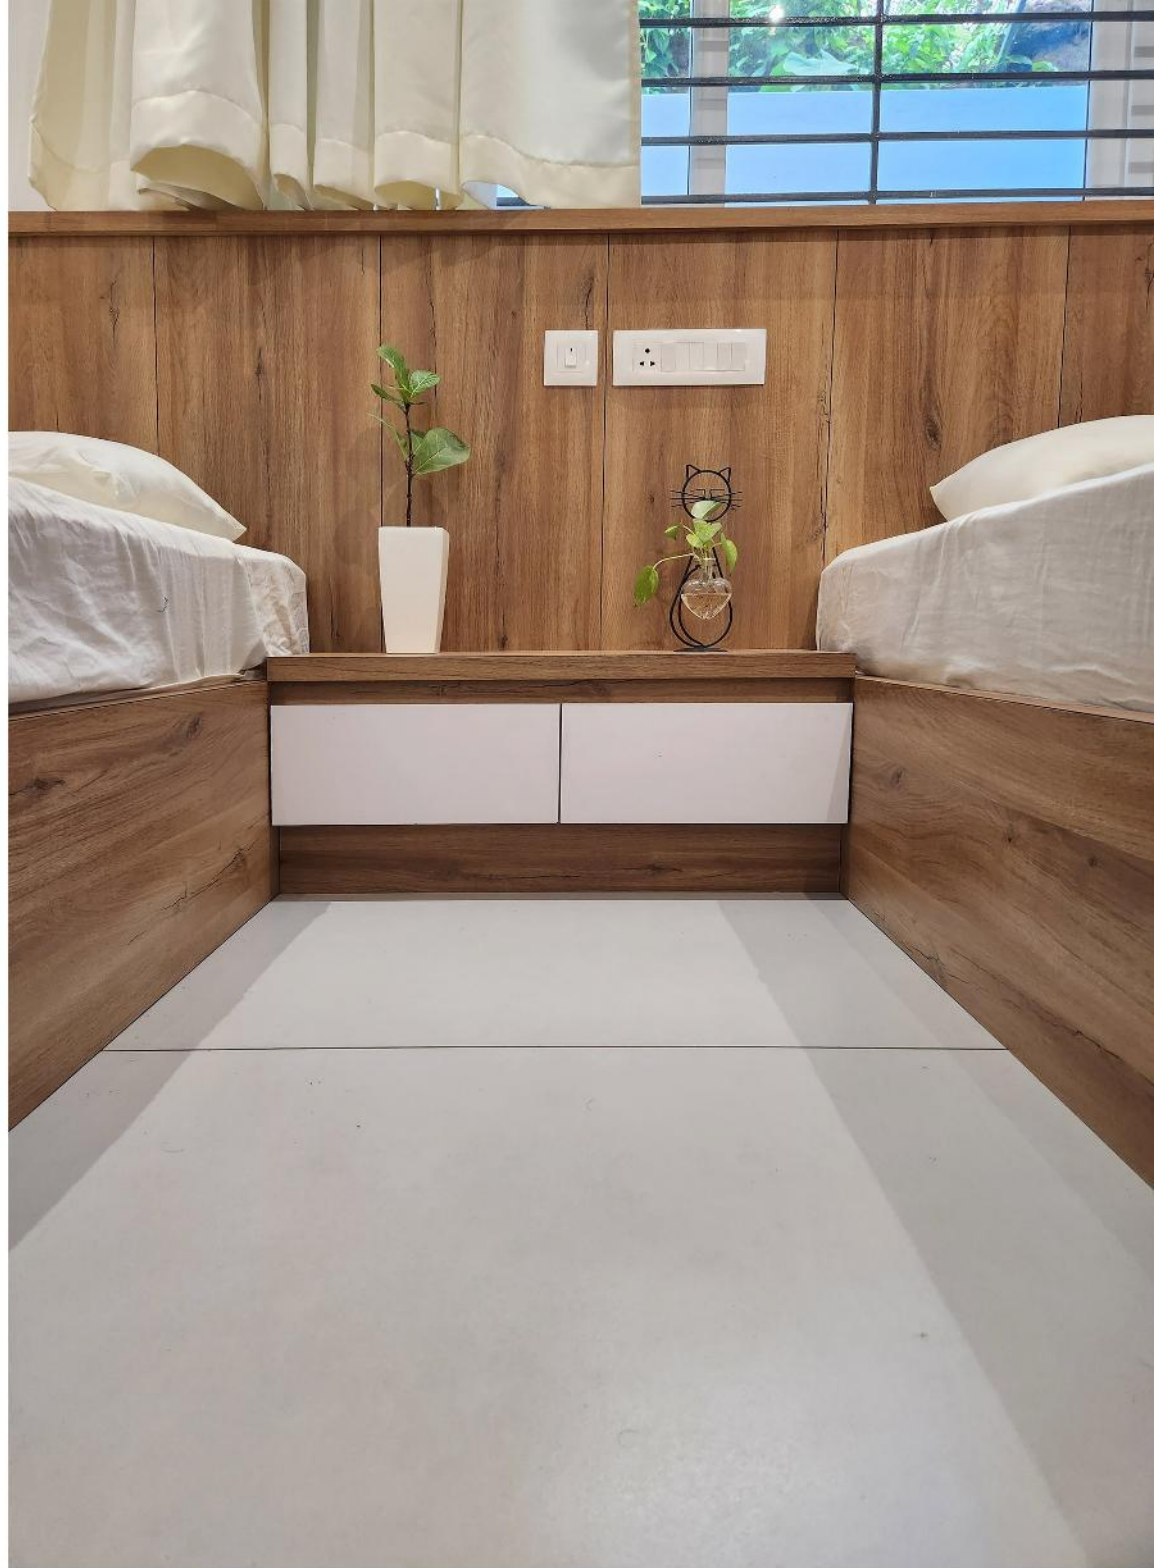

Heart of the house is the multi-utility area located in the first floor that serves multiple functions as an evening chit chat area, TV room, Kids play area, sewing and sleeping area.

First Floor Plan

The tiny room in ground floor was carefully designed to make use of every inch of space without compromising client's requirements

Elevation is kept minimalistic with minimal use of colour shades and play of levels is brought by providing a bedroom at mezzanine floor

ELEVATION

Sleek and streamlined space saving furniture where designed to accommodate maximum storage. White and pastel shades where used as material pallet to give a lighter feel to the space