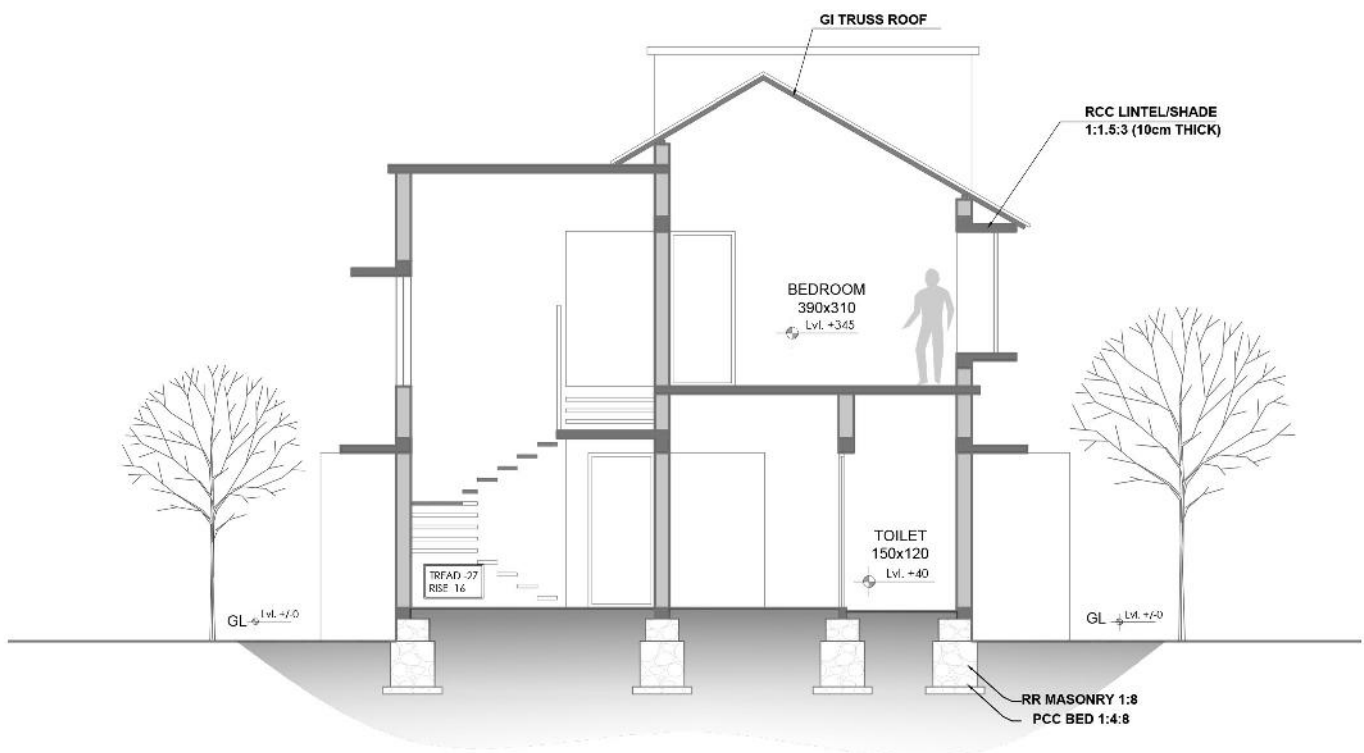

An open floor plan layout with combined dining and kitchen was conceived to create ultimate communal living areas.

Ground Floor Plan

The site is set aside in the lush green rubber estate in the suburbs of Ernakulam district, Kerala. The major challenge of the project was to design a 4BHK for an IT couple in a 5 cents of land.

Heart of the house is the multi-utility area located in the first floor that serves multiple functions as an evening chit chat area, TV room, Kids play area, sewing and sleeping area.

First Floor Plan

The tiny room in ground floor was carefully designed to make use of every inch of space without compromising client's requirements

Elevation is kept minimalistic with minimal use of colour shades and play of levels is brought by providing a bedroom at mezzanine floor

ELEVATION

Sleek and streamlined space saving furniture where designed to accommodate maximum storage. White and pastel shades where used as material pallet to give a lighter feel to the space

Elevation is kept minimalistic with minimal use of colour shades and play of levels is brought by providing a bedroom at mezzanine floor

With clever storage solutions, even the tiniest space in this compact kitchen is made functional.