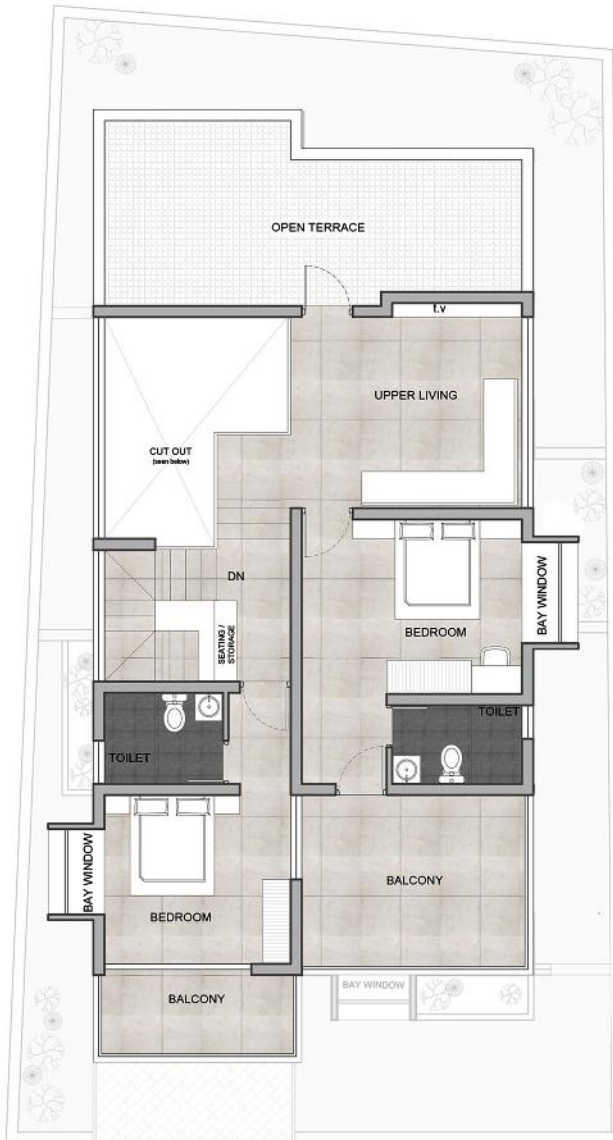

KUNJAN VEEDU

by ATTICLAB

STUDIO STORIES

PROJECT INFORMATION

Location : Kakkanad, Cochin, Kerala
Plot Area : 6Cents (2613 sq. ft.)
Facing : West
Vastu : Yes
No. of Rooms : 4
No. of Car Parking : 3
Built-up Area : 2100 sq. ft.
Start Year : 2021
Completion Year : 2022
Cost of Construction : Rs. 3300/sq.ft. (approx)

An open floor plan layout with combined dining and kitchen was conceived to create ultimate communal living areas.

Ground Floor Plan

The site is set aside in the lush green rubber estate in the suburbs of Ernakulam district, Kerala. The major challenge of the project was to design a 4BHK for an IT couple in a 5 cents of land.

Heart of the house is the multi-utility area located in the first floor that serves multiple functions as an evening chit chat area, TV room, Kids play area, sewing and sleeping area.

First Floor Plan

The tiny room in ground floor was carefully designed to make use of every inch of space without compromising client's requirements

Elevation is kept minimalistic with minimal use of colour shades and play of levels is brought by providing a bedroom at mezzanine floor

ELEVATION

Sleek and streamlined space saving furniture where designed to accommodate maximum storage. White and pastel shades where used as material pallet to give a lighter feel to the space